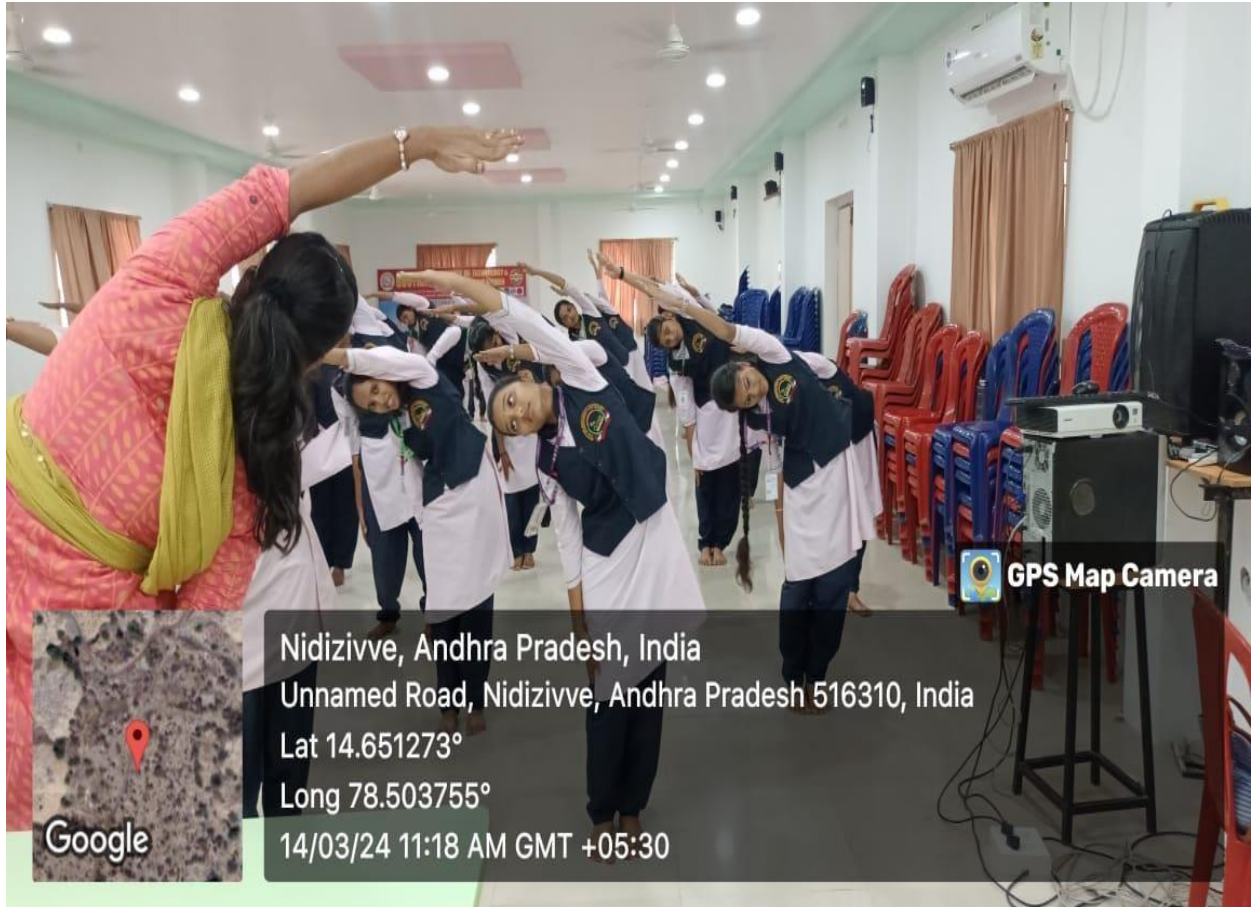

GOUTHAMI INSTITUTE OF TECHNOLOGY AND MANAGEMENT FOR WOMEN

(Approved by AICTE, New Delhi, SBTET & Affiliated to JNTUA, Anantapuramu)

Sai Nagar, Peddasettypalli (Vi.) PRODDATUR - 516 361. Kadapa (Dist.) A.P. Cell : 9491431101
e-mail : principal.8u@jntua.ac.in gitamwpdtr@gmail.com web : www.gitamw.ac.in

YOGA CENTER

Room no: 310

Nidizivve, Andhra Pradesh, India
Unnamed Road, Nidizivve, Andhra Pradesh 516310, India
Lat 14.651273°
Long 78.503755°
14/03/24 11:18 AM GMT +05:30

GPS Map Camera

Sponsored by : MOTHER TERESA MEMORIAL CHRISTIAN MINORITY EDUCATIONAL SOCIETY, JAMMALAMADURU

M. Juvay
PRINCIPAL
Gouthami Institute of Technology
and Management for Women
Peddasettypalli (V),
Proddatur-516360, Kadapa (Dt.)